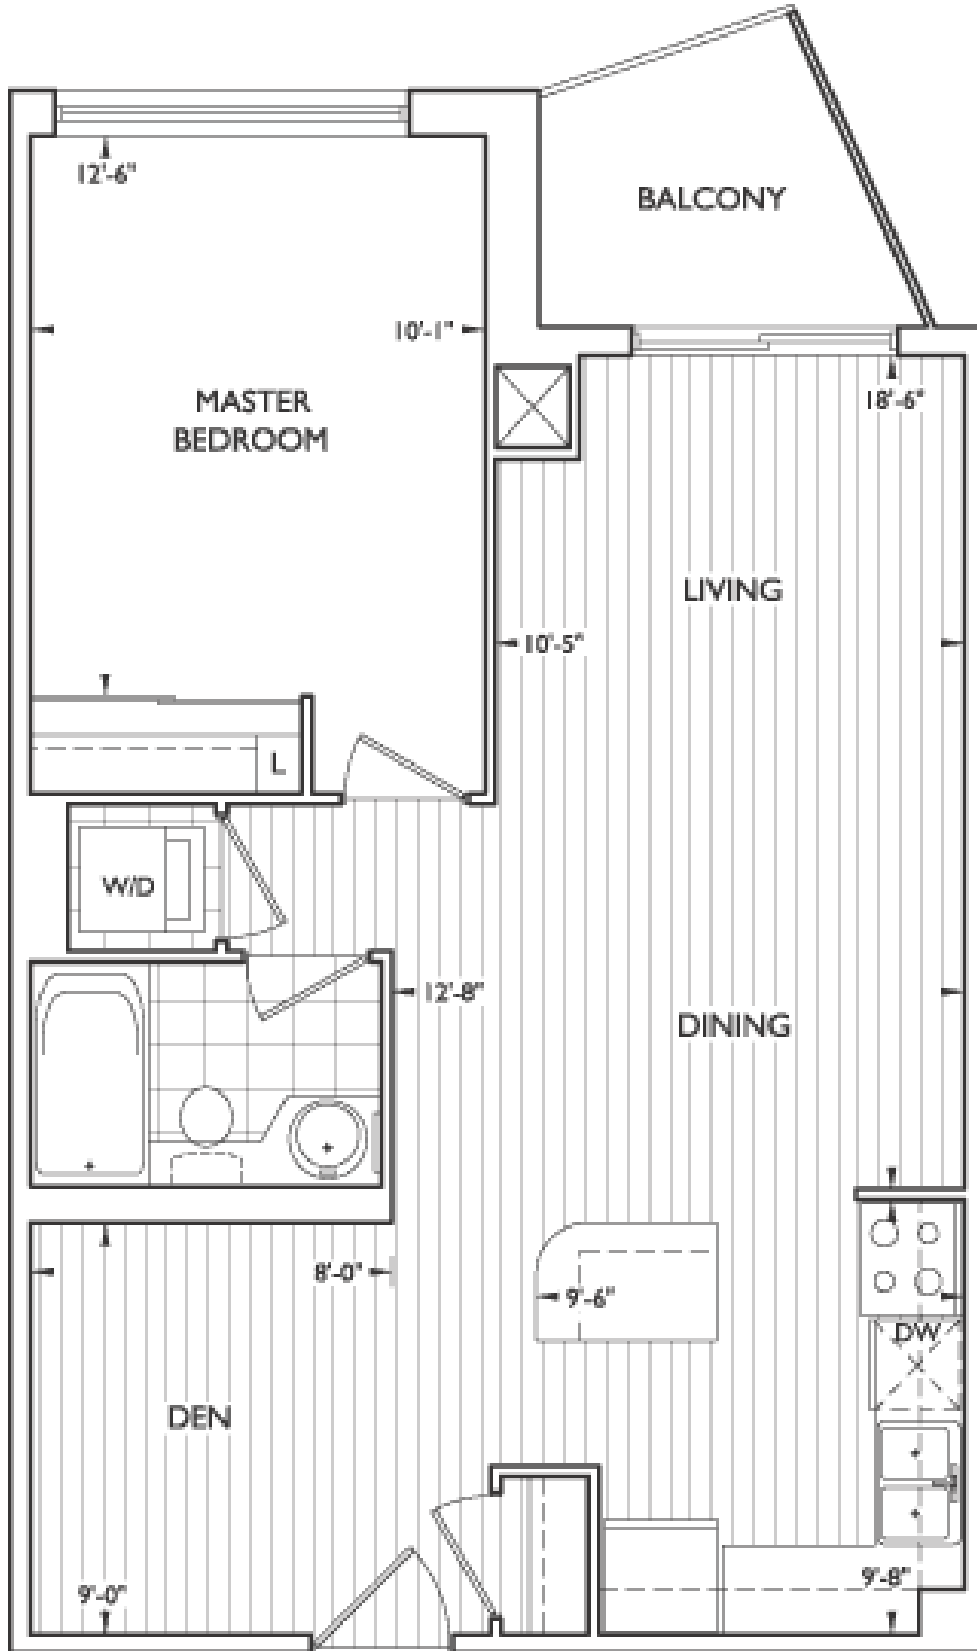

OVATION AT CITY CENTRE

1B1+D

1 Bedroom Plus Den

Approx. 701 sq.ft.

Peace of Mind.

delrentals.com

The condominium suites offered for rent are not owned by Tridel or Del Condominium Rentals (DCR). These units are owned by individual private investors and managed by DCR on their behalf. Some features may vary by suite design. Prices and specifications subject to change without notice. Illustrations are artist's concepts. Sizes and specifications are subject to change without notice. Where furniture is displayed, it is for illustration purposes only and does not necessarily reflect the electrical plan for the suite. Suites are rented unfurnished. See rental representative for details. Del® and Tridel® are registered trademarks of Tridel and used under license. © Tridel 2010. All rights reserved. E. & O.E. August 2, 2013.