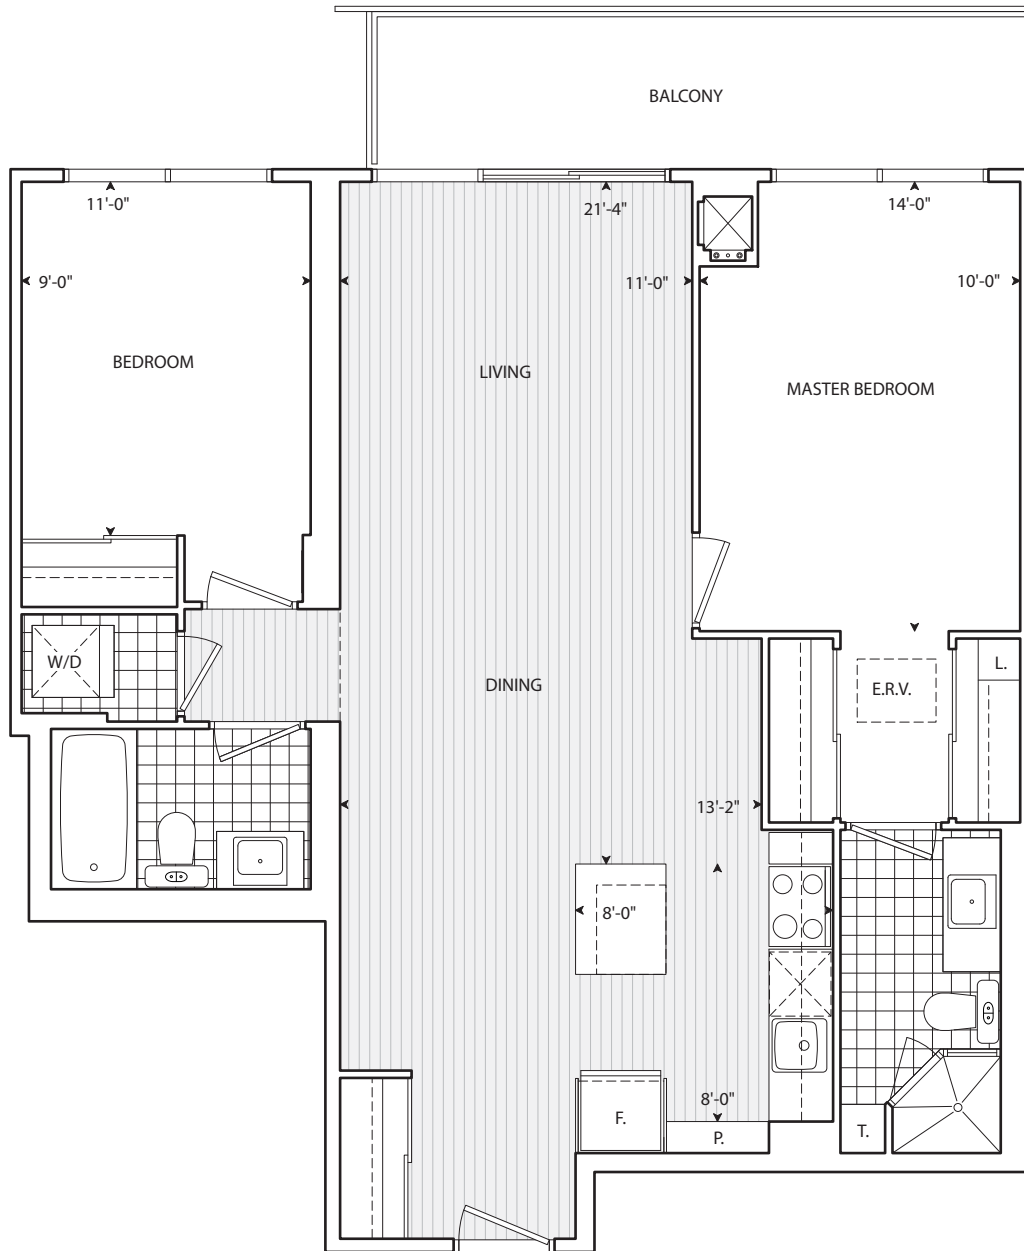

the republic

OF YONGE & EGLINTON

2J
 2 Bedroom and Balcony
 939 sq.ft.

Peace of Mind.

TYPICAL FLOORPLAN 2ND - 22ND

Some features may vary by suite design. Prices and specifications subject to change without notice. Illustrations are artist's concepts. Sizes and specifications are subject to change without notice. Where furniture is displayed, it is for illustration purposes only and does not necessarily reflect the electrical plan for the suite. Suites are rented unfurnished. See rental representative for details. Del@ and Tridel@ are registered trademarks of Tridel and used under license agreement. ©Tridel 2010. All rights reserved. E. & O.E. April 22, 2010.