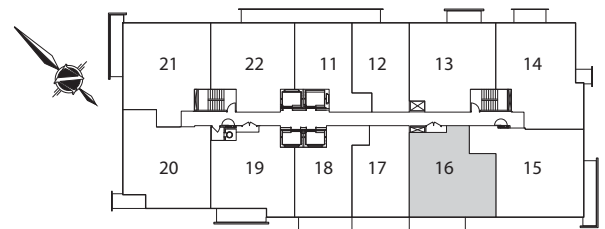

the republic

OF YONGE & EGLINTON

2J
 2 Bedroom and Balcony
 939 sq.ft.

Peace of Mind.

TYPICAL FLOORPLAN 2ND - 22ND

Some features may vary by suite design. Prices and specifications subject to change without notice. Illustrations are artist's concepts. Sizes and specifications are subject to change without notice. Where furniture is displayed, it is for illustration purposes only and does not necessarily reflect the electrical plan for the suite. Suites are rented unfurnished. See rental representative for details. Del@ and Tridel@ are registered trademarks of Tridel and used under license agreement. ©Tridel 2010. All rights reserved. E. & O.E. April 22, 2010.