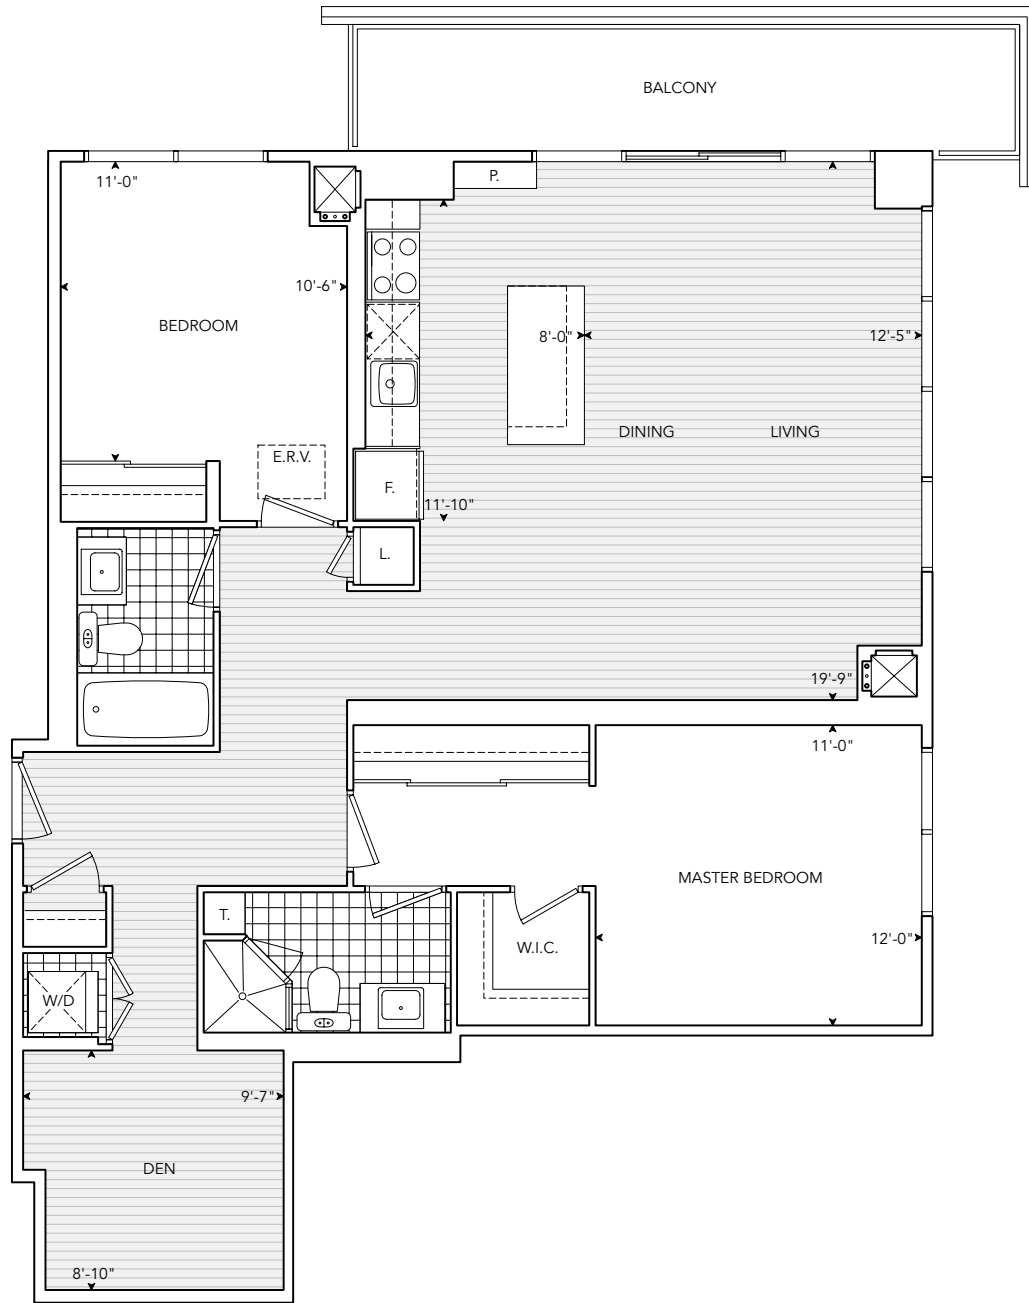

the republic

OF YONGE & EGLINTON

2P+D

2 Bedroom and Balcony

1171 sq.ft.

Peace of Mind.

TYPICAL FLOORPLAN 2ND - 22ND

Some features may vary by suite design. Prices and specifications subject to change without notice. Illustrations are artist's concepts. Sizes and specifications are subject to change without notice. Where furniture is displayed, it is for illustration purposes only and does not necessarily reflect the electrical plan for the suite. Suites are rented unfurnished. See rental representative for details. Del® and Tridel® are registered trademarks of Tridel and used under license agreement. ©Tridel 2010. All rights reserved. E. & O.E. July 7, 2010.