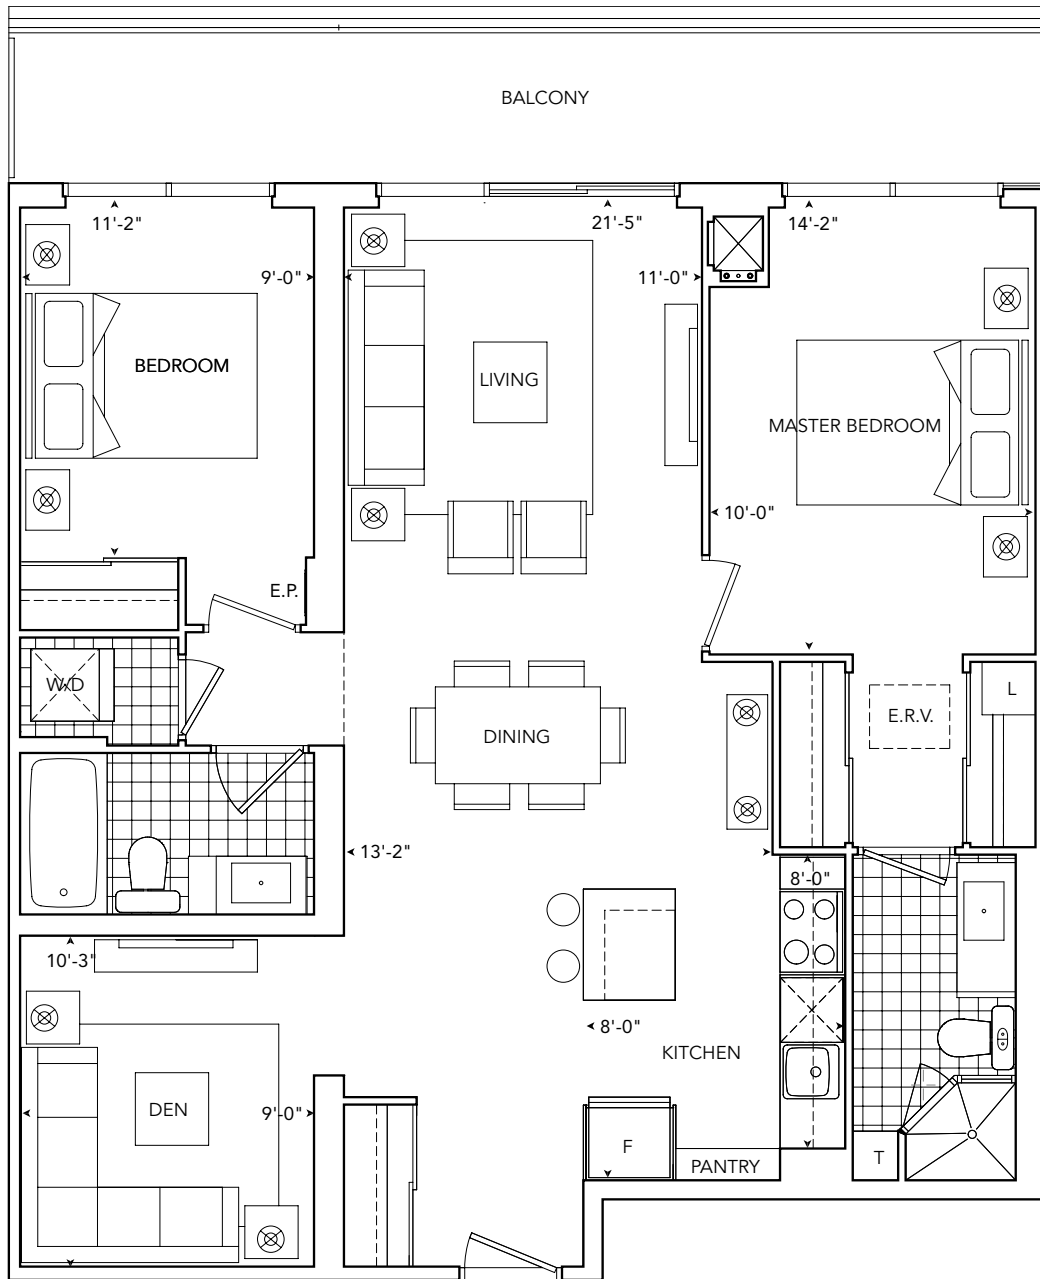

# the republic

OF YONGE & EGLINTON

2Q+D

2 Bedroom Plus Den and Balcony

1046 sq.ft.

TYPICAL FLOORPLAN 2ND - 4TH

Peace of Mind.

Some features may vary by suite design. Prices and specifications subject to change without notice. Illustrations are artist's concepts. Sizes and specifications are subject to change without notice. Where furniture is displayed, it is for illustration purposes only and does not necessarily reflect the electrical plan for the suite. Suites are rented unfurnished. See rental representative for details. Del® and Tridel® are registered trademarks of Tridel and used under license agreement. ©Tridel 2010. All rights reserved. E. & O.E. July 6, 2010.